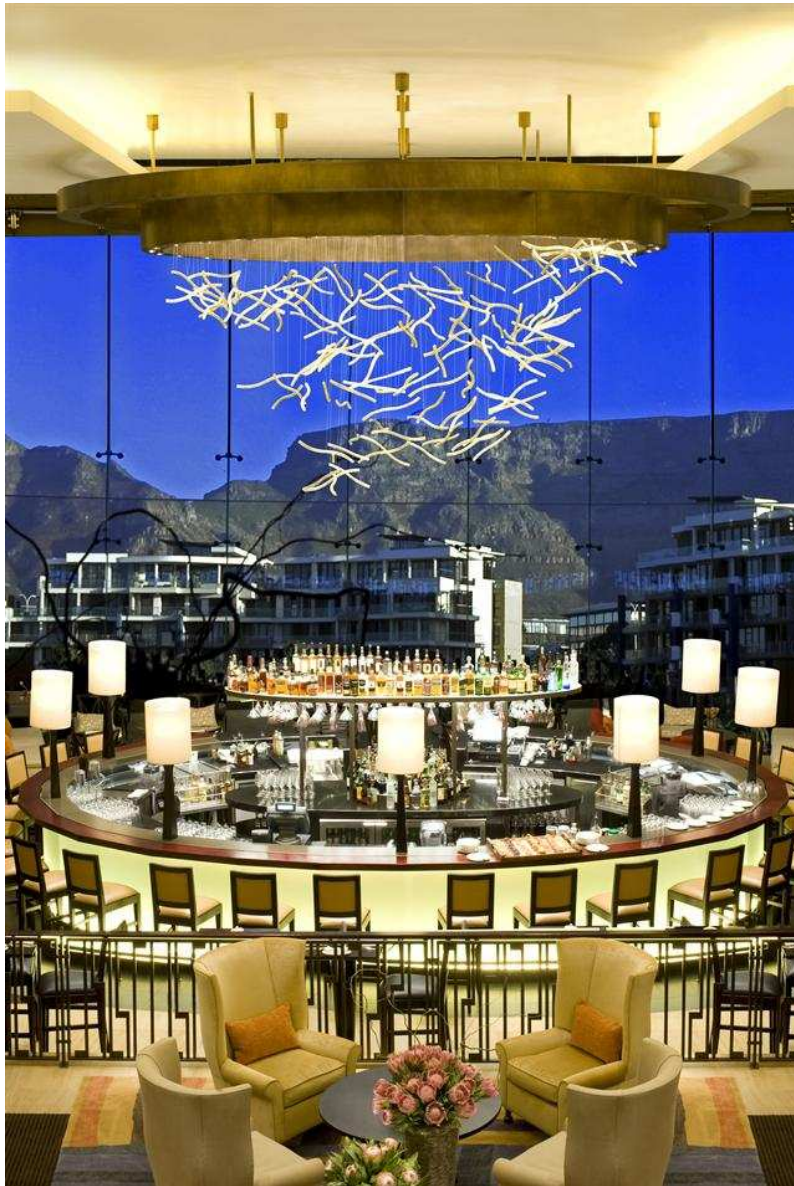

Through our lighting objects adorning the Main Lobby and the Nobu Restaurant, we have also become part of this fascinating cultural and tourist attraction.

One & Only
Cape Town

The Main Lobby – Vista Bar

The most impressive feature of its interior is a monumental sculpture placed above the bar in the center of the lobby's main social space.

The sculpture is created from hand-shaped glass components forming a cluster, evoking an association with nature's organic forms.

This lighting sculpture was designed with a wonderful feeling for dramatic atmosphere, thus creating a vivid impression of motion, fluency and seeming disharmony. But actually, all the glass elements are balanced delicately, which is emphasized by their spiral configuration. By using organic shapes derived from nature and arranging them into exactly defined spirals, the designer has created a symbiosis that transforms diverse elements into the final impression of beauty.

Indirect illumination conjures up a subtle interplay of spectacular sceneries and their reflections, with glass playing the role of the main decorative element.

The sculptures' shapes are designed together with light penetrating their glass substance to create deep and mysterious spaces that represent the essence of architecture, captivating human imagination.