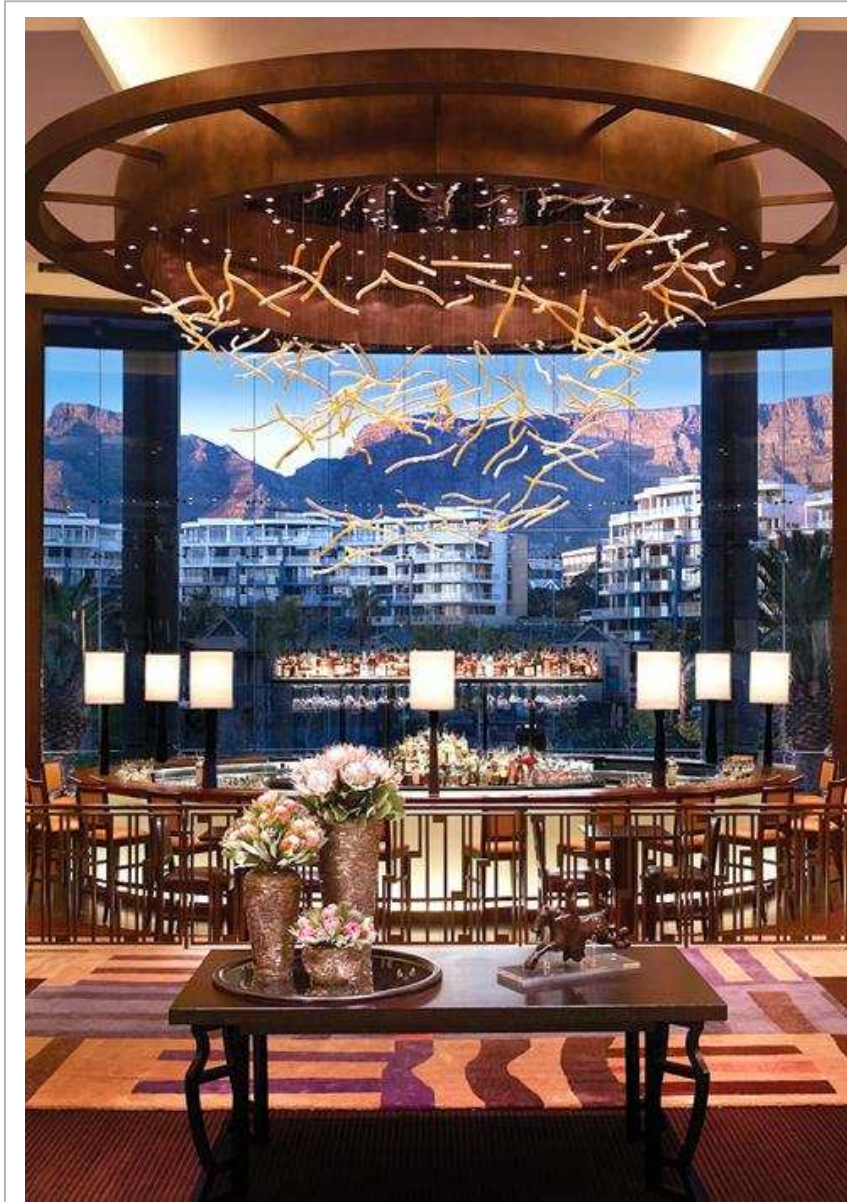

Through our lighting objects adorning the Main Lobby and the Nobu Restaurant, we have also become part of this fascinating cultural and tourist attraction.

One & Only
Cape Town

The Main Lobby – Vista Bar

The most impressive feature of its interior is a monumental sculpture placed above the bar in the center of the lobby's main social space.

The sculpture is created from hand-shaped glass components forming a cluster, evoking an association with nature's organic forms.

This lighting sculpture was designed with a wonderful feeling for dramatic atmosphere, thus creating a vivid impression of motion, fluency and seeming disharmony. But actually, all the glass elements are balanced delicately, which is emphasized by their spiral configuration. By using organic shapes derived from nature and arranging them into exactly defined spirals, the designer has created a symbiosis that transforms diverse elements into the final impression of beauty.

The Nobu Restaurant

Atypical lighting sculptures arranged on pillars that mark off the bar's space are real objets d'art that excite the visual imagination, invoking luminous visions.

Light metal contours of the sculptures' stylized shapes mark the imaginary boundaries within which glass components are irregularly arranged, as if levitating in space.